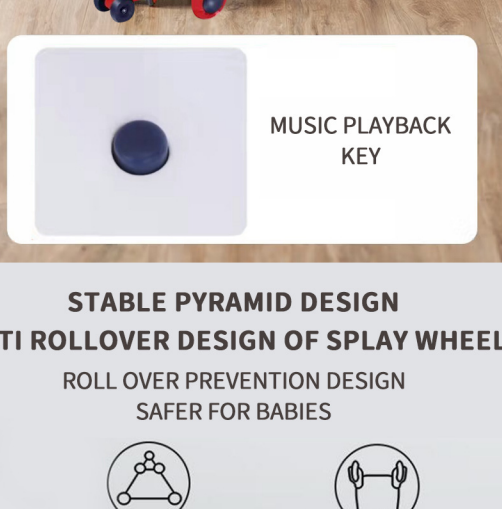

CHILDREN'S TORSION CAR

COOL STYLING, COMING AND GOING LIKE WIND

INTEGRAL CONNECTION BEARING, 360° CONTROL WITHOUT OBSTRUCTION

TURN THE STEERING WHEEL SLIGHTLY, THE CAR SLIDES FREELY

360°

CAR DYNAMIC MUSIC
BABY HAS A HAPPIER RIDE

MUSIC PLAYS AT THE TOUCH OF A BUTTON
CHILDREN LISTEN TO MUSIC WHILE PLAYING

MUSIC PLAYBACK KEY

STABLE PYRAMID DESIGN
ANTI ROLLOVER DESIGN OF SPLAY WHEEL

ROLL OVER PREVENTION DESIGN
SAFER FOR BABIES

TRIANGULAR FRONT WHEEL

FIRM REAR WHEEL

15° SCIENTIFIC SLOPE DESIGN
SCIENTIFIC FOCUS TO ENSURE THE SAFETY OF BABIES

INCLINED DESIGN AND TAIL UP DESIGN
BETTER PROTECT YOUR BABY'S RIDING SAFETY

WIDENED OFF-ROAD WHEELS
STABLE AND ABRASION RESISTANT