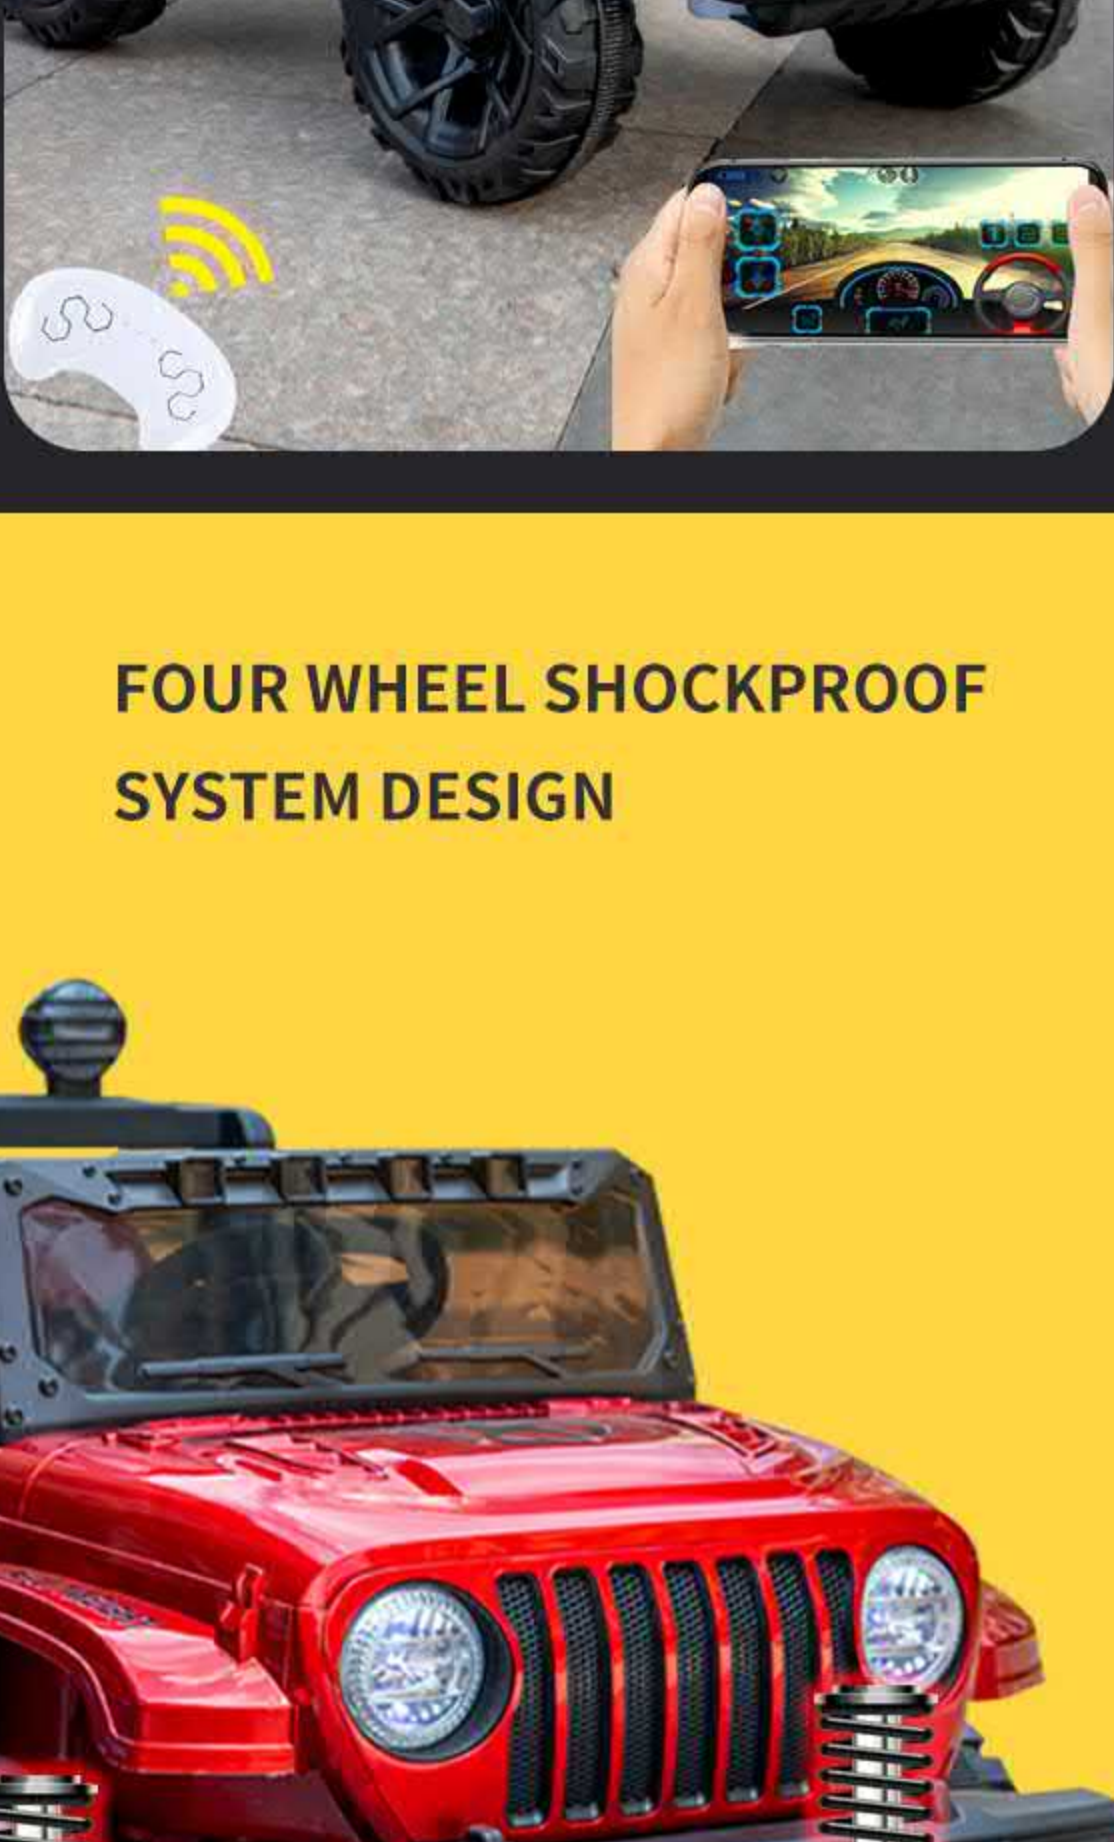

CHILD REMOTE CONTROL  
FOUR WHEEL DRIVE JEEP

HIGH CAPACITY  
BATTERY

4WD

DOUBLE SEAT

VACUUM TYRE

SIMULATION  
STEERING WHEEL

WIDENING AND THICKENING  
DOUBLE SEAT

MUSIC STEERING WHEEL

ENJOY DRIVING

MULTIPLE DRIVING MODES  
REMOTE CONTROL - MOBILE APP

FOUR WHEEL SHOCKPROOF  
SYSTEM DESIGN

VACUUM TIRE,  
DURABLE EXPLOSION-PROOF

PRODUCT DETAILS

LIGHTING