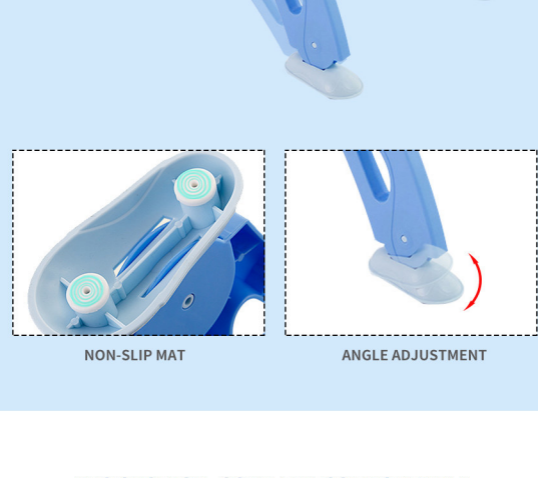

## THE FOOT PEDAL CAN BE ADJUSTED

ADJUSTABLE FOOT PEDAL  
ADAPT TO BABIES OF DIFFERENT AGES

## CAN BE USED FOR VARIOUS SPECIFICATIONS OF TOILETS

BOTTOM ANTI SLIP, MORE STABLE

ADJUSTABLE FOOT PEDAL  
ADAPT TO BABIES OF DIFFERENT AGES

O-TYPE  
MATCHING

V-SHAPED  
MATCHING

U-SHAPED  
MEASUREMENT  
REQUIRED

U-SHAPED  
MEASUREMENT  
REQUIRED

## CAN ADJUST THE TILT TO FIT THE TOILET

ANGLE ADJUSTMENT AND ANTI SLIP DESIGN