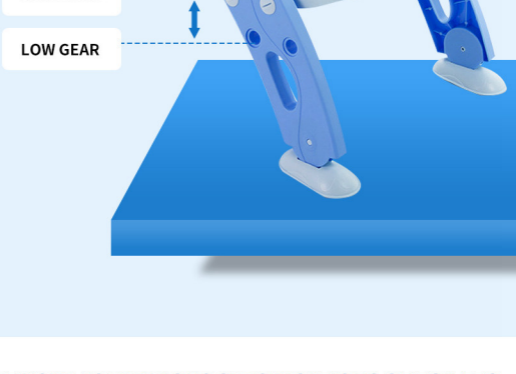

# CHILDREN'S TRAPEZOID PEDESTAL PAN

ACCOMPANYING YOUR BABY'S GROWTH

LEARN TO  
BABY WALKER

bearing

Adjustment

Waterproof

comfortable

## WIDENED AND THICK ENED FOOT PEDAL

WIDENING AND ANTI SLIP DESIGN OF FOOT PEDAL  
BABY IS SAFER TO USE

## THE FOOT PEDAL CAN BE ADJUSTED

ADJUSTABLE FOOT PEDAL  
ADAPT TO BABIES OF DIFFERENT AGES

## CAN BE USED FOR VARIOUS SPECIFICATIONS OF TOILETS

BOTTOM ANTI SLIP, MORE STABLE

ADJUSTABLE FOOT PEDAL  
ADAPT TO BABIES OF DIFFERENT AGES

O-TYPE  
MATCHING

V-SHAPED  
MATCHING

U-SHAPED  
MEASUREMENT  
REQUIRED