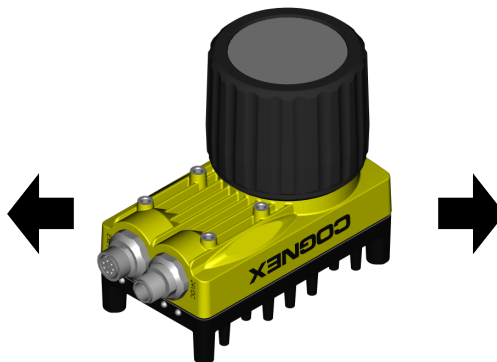

LUMIMAX[®] mounting solution for Baumer VeriSens XC-Serie

LUMIMAX[®] mounting solution for Cognex InSight 5xxx

LUMIMAX[®] mounting solution for Siemens Simatic MV440