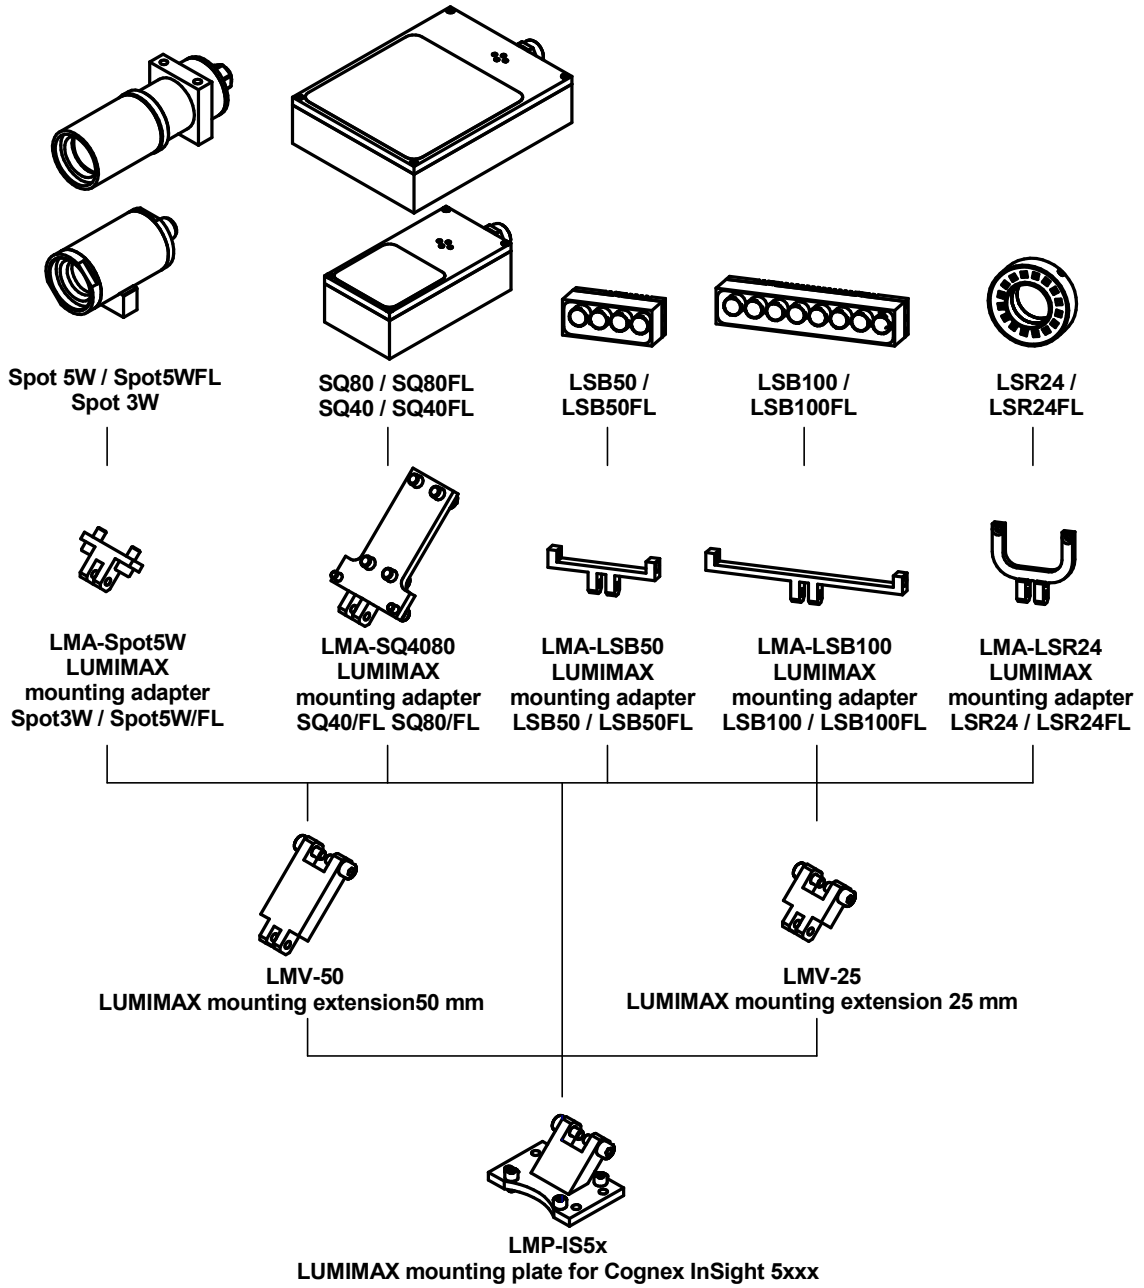

LUMIMAX[®] mounting solution for Baumer VeriSens XC-Serie

LUMIMAX[®] mounting solution for Cognex InSight 5xxx

LUMIMAX[®] mounting solution for Siemens Simatic MV440