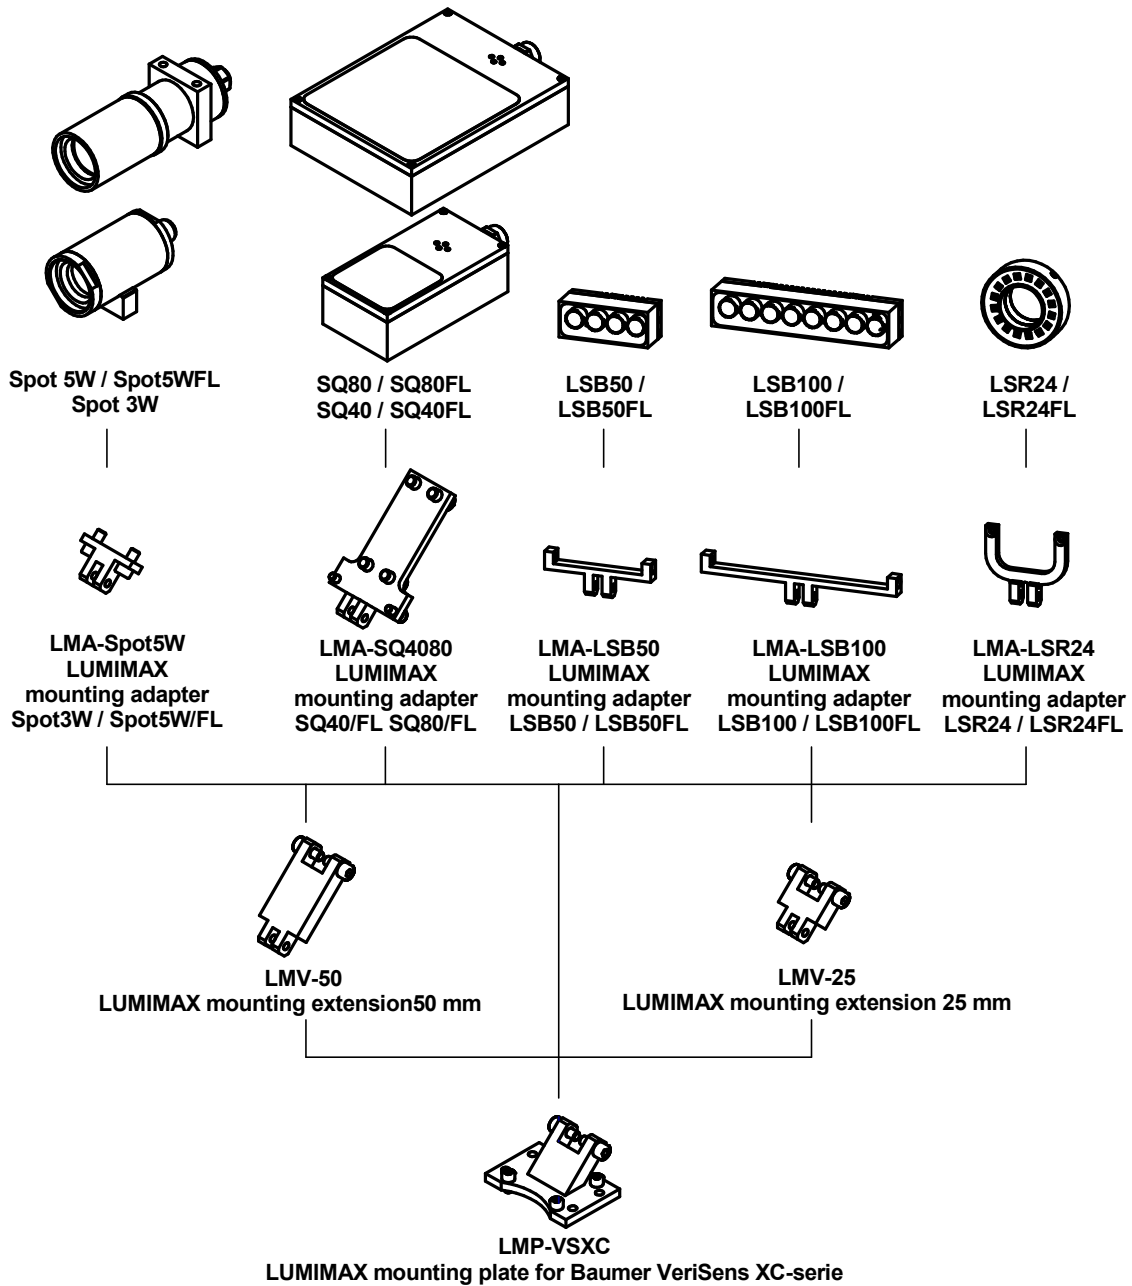

LUMIMAX[®] mounting solution for Baumer VeriSens XC-Serie

LUMIMAX[®] mounting solution for Cognex InSight 5xxx

LUMIMAX[®] mounting solution for Siemens Simatic MV440