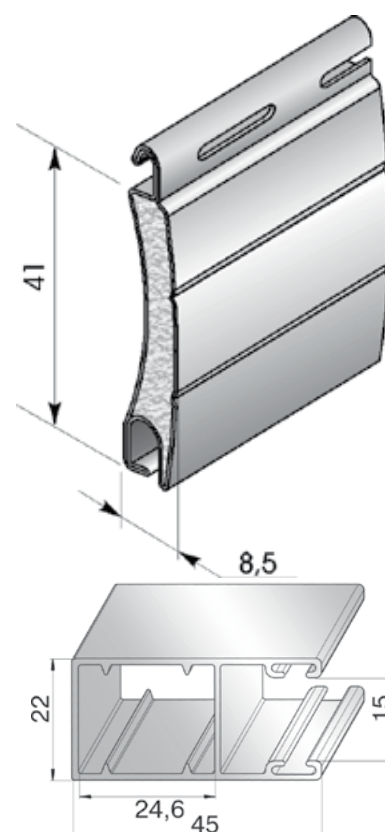

TECHNOLOGY