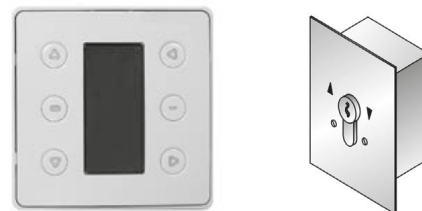

Wall controller