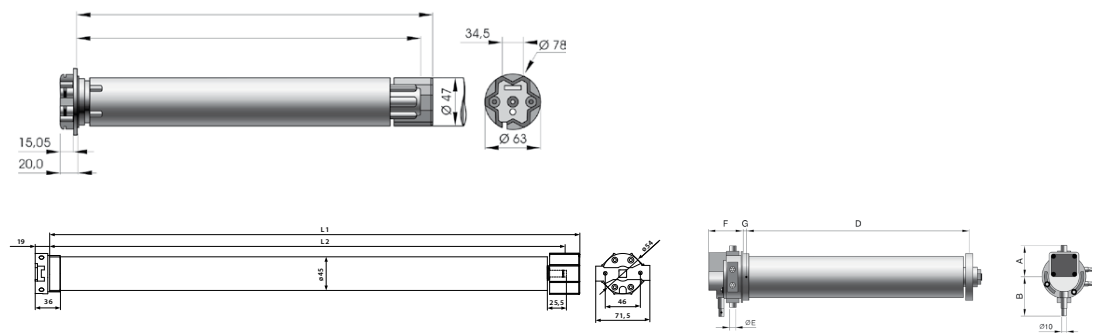

AUTOMATIC TRIGGER

A radio-controlled timer or light sensor can ensure that at the right time all the shutters in the house close for the night or let in sunlight in the morning.

THE MOTORIZATION OF ROLLING SHUTTERS

A large selection of automatic devices for RS PLUS control for increased comfort

GROUP MANAGEMENT

Saving time for opening/closing each roller shutter. The remote control will allow you to control each roller shutter individually, as well as all the shutters in the room or house together.

QUICK REMOTE CONTROL

A mini remote control in the shape of a key ring will allow you to quickly close the shutters directly from the car when leaving.

MOTORIZATION POSSIBILITIES

The motorization of a roller shutter is an important part of our system. Due to their qualities and possibilities, our engine allows us to produce parts weighing up to 180 kg per apron. This is possible thanks to a torque that can reach 400 Nm. In addition, we offer you up-to-date possibilities with our connected solutions. In fact, our roller shutters are equipped with a secure dynamic code. Which makes our RS Plus anti-reaction system a reference in the field of security.

ENGINE ADVANTAGE

somfy. "non-standard" operating conditions – low temperatures -25° / 75° up to 400 Nm